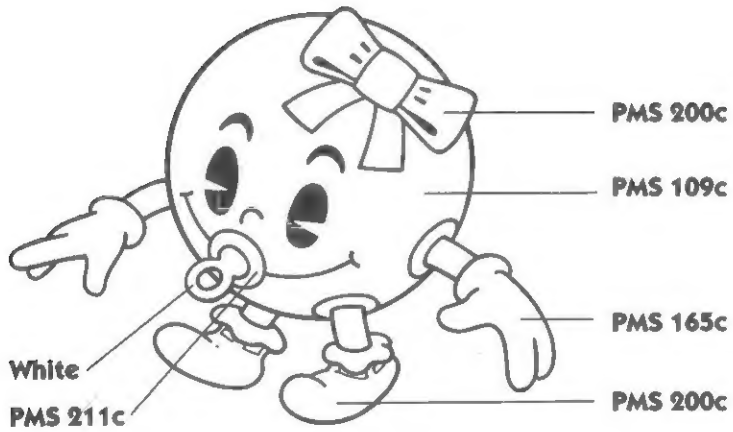

Note: Eyes for MS. PAC-MAN will always be Black

MS. PAC-MAN

Note: Eyes for MS. PAC-MAN will always be Black

PAC-BABY

PAC-BABY is just learning to walk.

Note: Eyes for PAC-BABY will always be Black

GHOSTS

Those wicked ghosts are always up to no good.

Clyde (Red): The boss and the most aggressive ghost.

Pinky (Pink): The cleverest one who stays one step ahead of *PAC-MAN*.

Note: Ghosts eyes will always be Black and White

GHOSTS

Inky (Blue): The eccentric one.